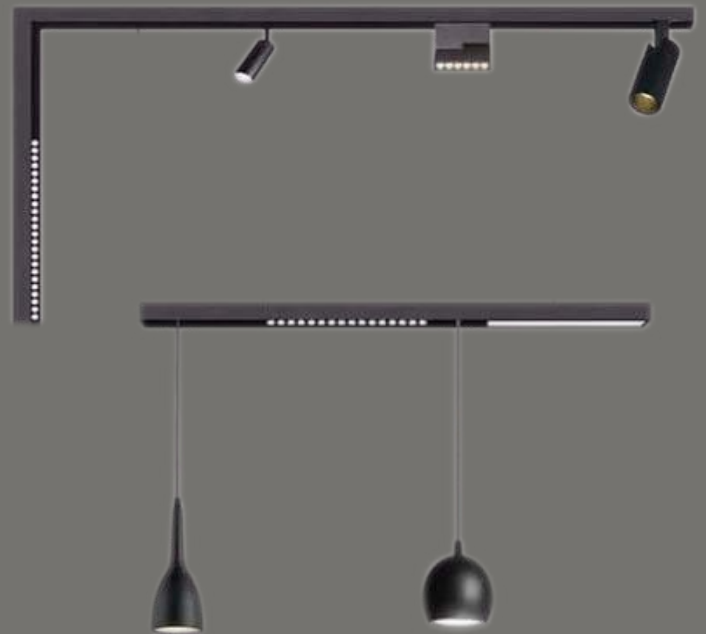

Transform your living and working spaces with the cutting-edge innovation of Smart Track Lights. Elevate your lighting experience to a whole new level as we seamlessly blend style, convenience, and intelligence into one sleek package.