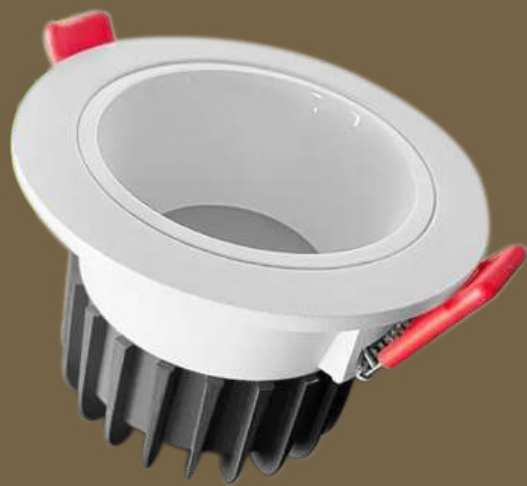

# Smart Downlights

- Power 6 / 12 W
- Color temperature 2000/6500 K
- Luminous flux 500-550LM
- Input voltage AC100-240V
- Tunable white & 16 Million-color range
- Anti-glare downlights

Designed for excellent illumination and efficient installation , with these LED Zigbee downlights you will have peace of mind by eliminating installation hassles and enhancing the interior-appeal of your home with a smooth and sleek finish.