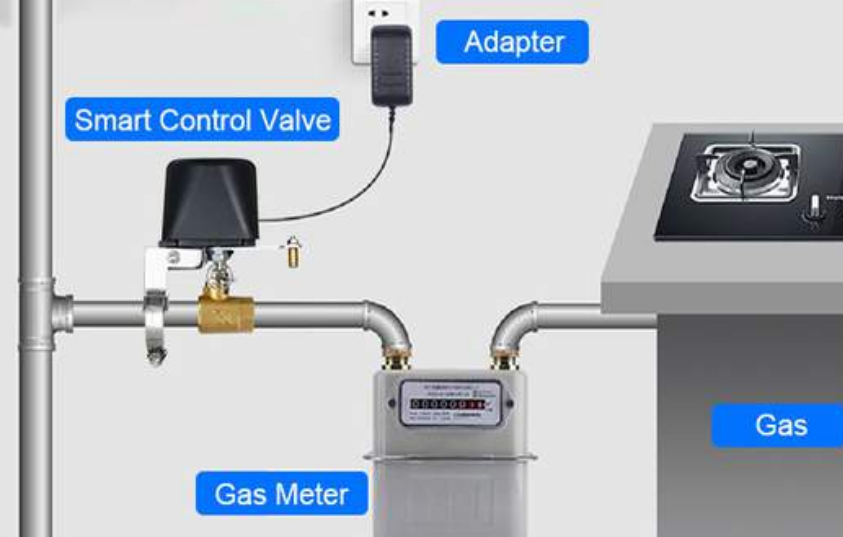

# Smart EV Charger

- Adjust the current as needed
- 4.3 inch big screen human computer interaction
- Multiple start mood
- Monitor temperature in real time
- Protection Class IP65

Ready to experience the ultimate electric vehicle charging? Monitor and control the charging of your car remotely through the smart App.

Upgrade to our EV charger today and power up for a brighter and cleaner tomorrow!

# Smart Breaker

- One phase circuit breaker MCB
- Current load 80 ampere
- Motor driven switch
- Timing and countdown function
- Voltage AC 230V
- Operating temperature 25°C-65°C
- Works with Amazon Alexa ,Google Assistant and Apple HomeKit

# Smart Valve

- Remote control via App
- Timer and automation setting
- Motor driven switch
- Compatible with Amazon Alexa, Google Assistant
- Ring clutch for manual control in case of power outage.

Add intelligence and control to your home's water or gas system. This device is designed to help you monitor and manage water and gas usage, prevent leaks, and enhance overall efficiency. While providing you with peace of mind through proactive leak detection and automated response capabilities.